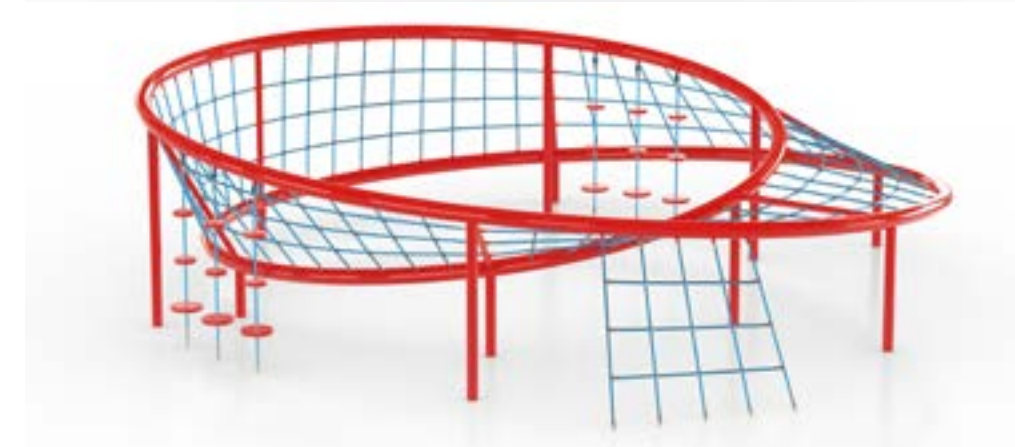

## Ascend Modern 11

Model: RC-8098SR

Ages: 5-12 Years

Fall Height: 11'

Size: 40'-11" x 13' x 12'

Use Zone: 53'-5" x 25'-2"

## Ascend Modern 10

Model: RC-8097SR

Ages: 5-12 Years

Fall Height: 10'

Size: 30'-7" x 11'-1" x 10'-3"

Use Zone: 42'-8" x 23'

Conceptual renderings only. Subject to change without notice at SRP's discretion.

### Ascend Dual Cyclone

Model: RC-R005SR  
Ages: 5-12 Years  
Fall Height: 7'  
Size: 26'-1" x 23'-5" x 7'-4"  
Use Zone: 38'-1" x 35'-5"

### Ascend Cyclone Twist

Model: RC-R004SR  
Ages: 5-12 Years  
Fall Height: 6'  
Size: 23'-11" x 23'-6" x 6'-5"  
Use Zone: 35'-11" x 35'-6"