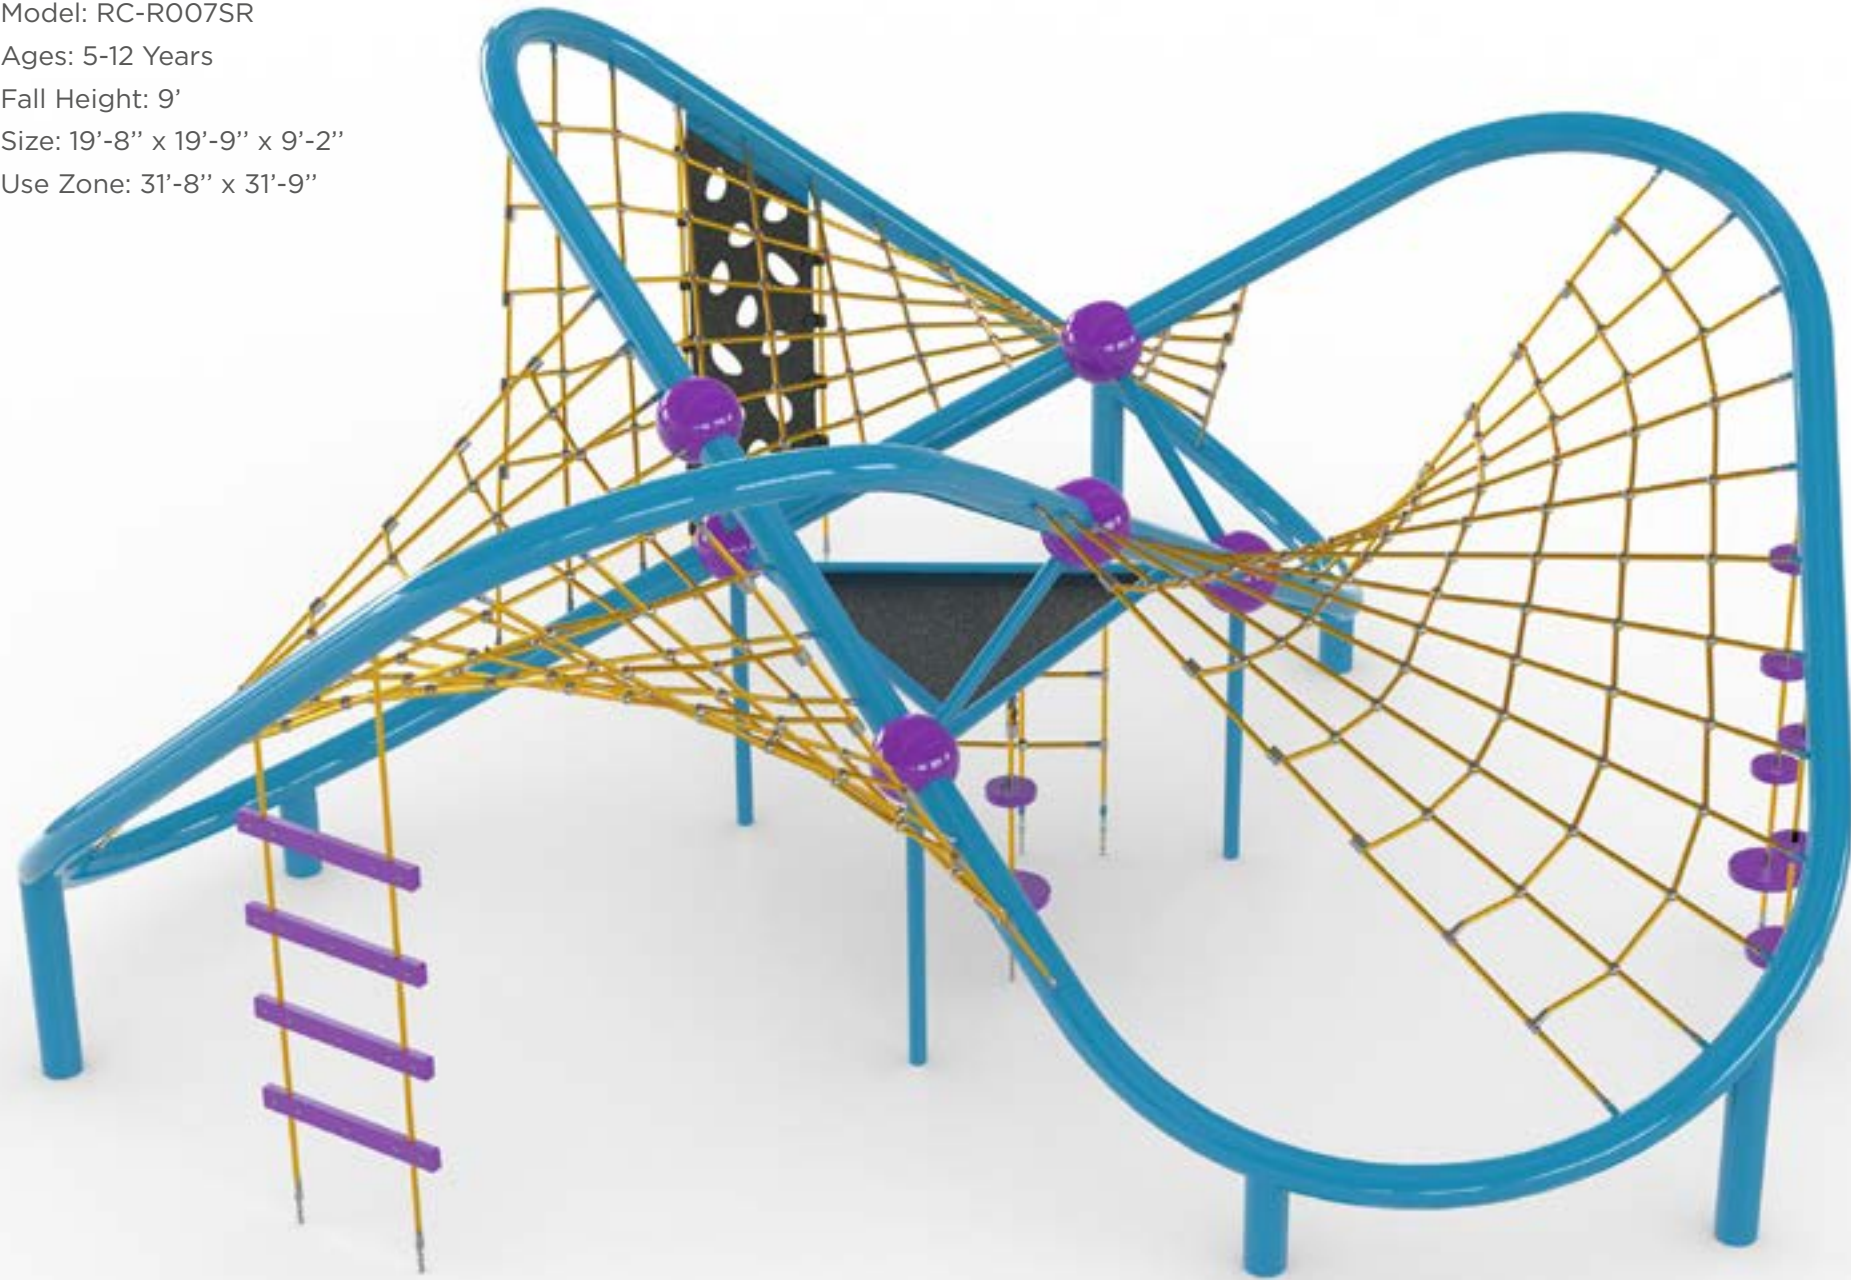

## Ascend Swirl Twist

Model: RC-R007SR

Ages: 5-12 Years

Fall Height: 9'

Size: 19'-8" x 19'-9" x 9'-2"

Use Zone: 31'-8" x 31'-9"

## Ascend Starpad

Model: RC-R009SR

Ages: 5-12 Years

Fall Height: 5'

Size: 24'-2" x 21'-6" x 9'-1"

Use Zone: 36' x 33'-6"

## Ascend Dual Swirl

Model: RC-R088SR

Ages: 5-12 Years

Fall Height: 8'

Size: 26'-8" x 14'-2" x 8'-3"

Use Zone: 38'-8" x 26'-6"