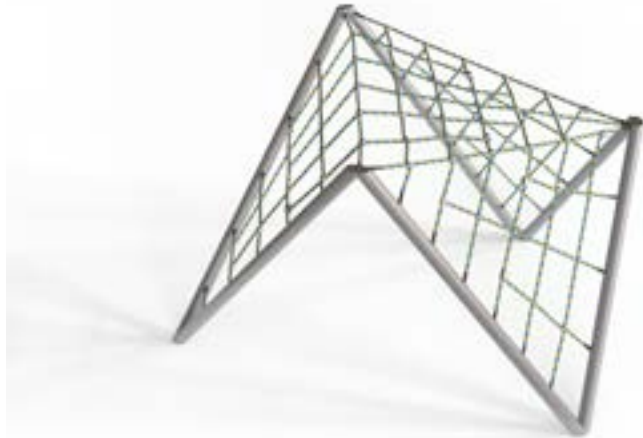

### Ascend Dual Cyclone

Model: RC-R005SR  
Ages: 5-12 Years  
Fall Height: 7'  
Size: 26'-1" x 23'-5" x 7'-4"  
Use Zone: 38'-1" x 35'-5"

## 7' Ascend Origami

Model: RC-F8188SR

Ages: 5-12 Years

Fall Height: 7'

Size: 10'-8" x 9'-1" x 6'-5"

Use Zone: 22'-8" x 21'-1"

## 9' Ascend Origami

Model: RC-F101SR

Ages: 5-12 Years

Fall Height: 9'

Size: 15'-2" x 13'-6" x 9'-6"

Use Zone: 27'-2" x 25'-6"