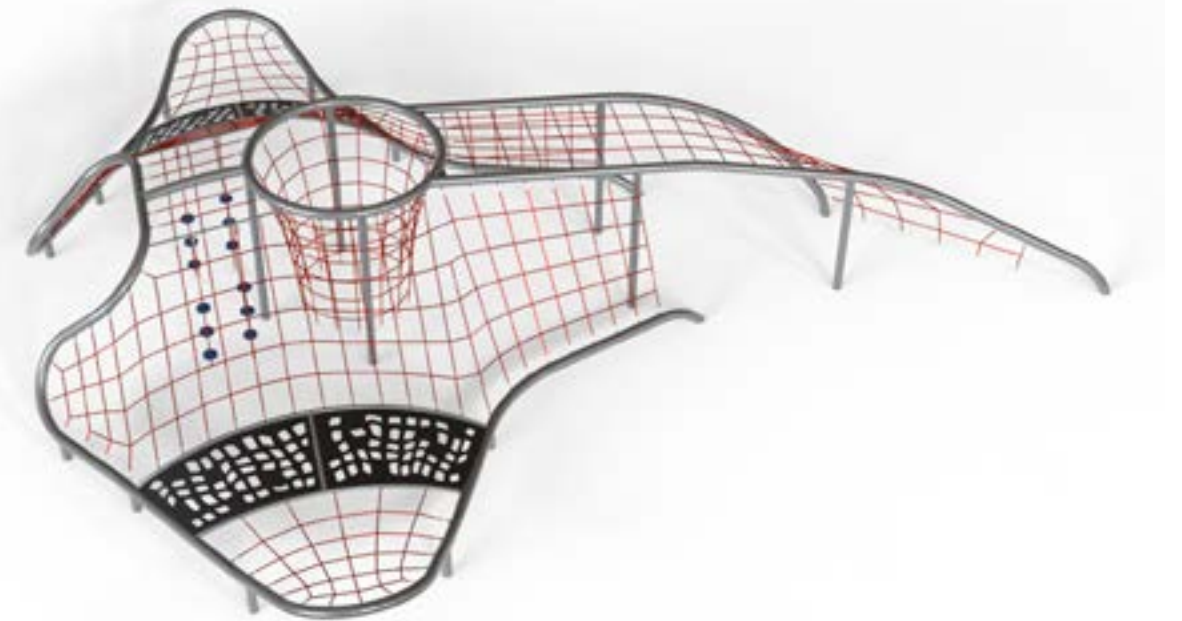

## Ascend Airplane

Model: RC-P101SR

Ages: 5-12 Years

Fall Height: 7'

Size: 27'-1" x 22'-9" x 6'-11"

Use Zone: 39'-1" x 34'-9"

## Ascend Manta Ray

Model: RC-8081SR

Ages: 5-12 Years

Fall Height: 9'

Size: 46'-5" x 40'-10" x 8'-3"

Use Zone: 58'-5" x 52'-10"

Conceptual renderings only. Subject to change without notice at SRP's discretion.

## Ascend Dragonfly

Model: RC-8196SR

Ages: 5-12 Years

Fall Height: 10'

Size: 38'-4" x 28'-6" x 11'-11"

Use Zone: 50'-4" x 40'-6"

Conceptual renderings only. Subject to change without notice at SRP's discretion.