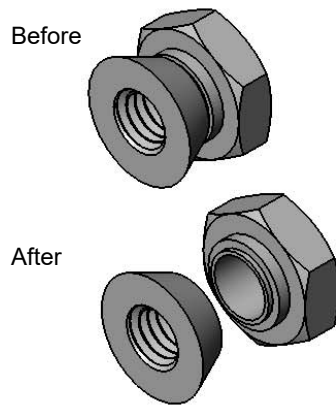

Site Amenities

BY SUPERIOR RECREATIONAL PRODUCTS

Model #
GPS20SM

 **SUPERIOR**[®]
RECREATIONAL PRODUCTS
A **PLAYCORE** Company

HARDWARE

3/8" x 4-1/2"
Machine Bolt

3/8" Washer

3/8" Breakaway
Nut

PRODUCT SPECIFICATIONS

GPS20SM Pedestal Surface Mounted Cooking Grill

Firebox shall have a length of 20", a width of 15", and a height of 10". Sides shall be fabricated of 10 gauge steel and the floor of 3/16" steel plate for added strength. A 3/16" thick formed steel plate shall be mechanically fastened to the grill back providing a stable shelf. For safety, corners of firebox shall be rounded. For drainage, holes shall be provided in the rear corners of side plates. The cooking grate shall be fabricated from 1/2" steel bars with a cooking surface of 300 sq. inches. Support bars for grate will be of heavier 5/8" round steel, with cool coil chrome plate spring grip handles on each side. Grate will adjust to four convenient levels. Support post will be 3-1/2" O.D. galvanized steel pipe MIG welded to a 8" sq. x 1/4" thick surface mount plate. Finish will be non-toxic rust resistant, black paint.

WARNING: Combustion byproducts produced when using this product include carbon monoxide, a chemical known to the State of California to cause birth defects or other reproductive harm.

COMPONENTS

Attach the Grill Box to the 3-1/2" Post using specified hardware.
 Note: Round edge of Breakaway Nut goes towards the post.

Hex part of nut will break off
 when tightened to 185in-lbs.

ITEM NO.	PartNo	DESCRIPTION	QTY
1	630-3	630-3 Grill Box	1
2	01-03-0108	3-1/2" SM Grill Post	1
3	33-02-0002	3/8" Zinc Plated Washer	2
4	33-02-0001	5/16" Zinc Plated Washer	4
5	33-05-0018	3/8" x 4 1/2" Machine Bolt (Zinc)	1
6	33-05-0001	5/16" x 1" Machine Bolt (Zinc)	2
7	33-01-0037	3/8"-16 breakaway nut, zinc	1
8	33-01-0001	5/16" Hex Nut (Zinc)	2
9	01-03-0010	Grill Utility Shelf	1