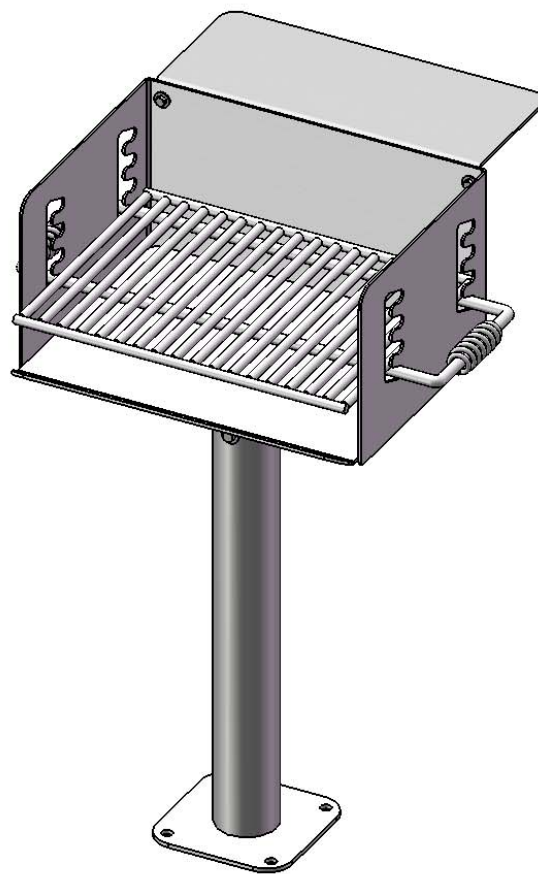

Site Amenities

BY SUPERIOR RECREATIONAL PRODUCTS

Model #
GPS20SM

 **SUPERIOR**[®]
RECREATIONAL PRODUCTS
A **PLAYCORE** Company

HARDWARE

3/8" x 4-1/2"
Machine Bolt

3/8" Washer

3/8" Breakaway
Nut

PRODUCT SPECIFICATIONS

GPS20SM Pedestal Surface Mounted Cooking Grill

Firebox shall have a length of 20", a width of 15", and a height of 10". Sides shall be fabricated of 10 gauge steel and the floor of 3/16" steel plate for added strength. A 3/16" thick formed steel plate shall be mechanically fastened to the grill back providing a stable shelf. For safety, corners of firebox shall be rounded. For drainage, holes shall be provided in the rear corners of side plates. The cooking grate shall be fabricated from 1/2" steel bars with a cooking surface of 300 sq. inches. Support bars for grate will be of heavier 5/8" round steel, with cool coil chrome plate spring grip handles on each side. Grate will adjust to four convenient levels. Support post will be 3-1/2" O.D. galvanized steel pipe MIG welded to a 8" sq. x 1/4" thick surface mount plate. Finish will be non-toxic rust resistant, black paint.

WARNING: Combustion byproducts produced when using this product include carbon monoxide, a chemical known to the State of California to cause birth defects or other reproductive harm.

COMPONENTS

Attach the Grill Box to the 3-1/2" Post using specified hardware.
 Note: Round edge of Breakaway Nut goes towards the post.

Hex part of nut will break off
 when tightened to 185in-lbs.

ITEM NO.	PartNo	DESCRIPTION	QTY
1	630-3	630-3 Grill Box	1
2	01-03-0108	3-1/2" SM Grill Post	1
3	33-02-0002	3/8" Zinc Plated Washer	2
4	33-02-0001	5/16" Zinc Plated Washer	4
5	33-05-0018	3/8" x 4 1/2" Machine Bolt (Zinc)	1
6	33-05-0001	5/16" x 1" Machine Bolt (Zinc)	2
7	33-01-0037	3/8"-16 breakaway nut, zinc	1
8	33-01-0001	5/16" Hex Nut (Zinc)	2
9	01-03-0010	Grill Utility Shelf	1