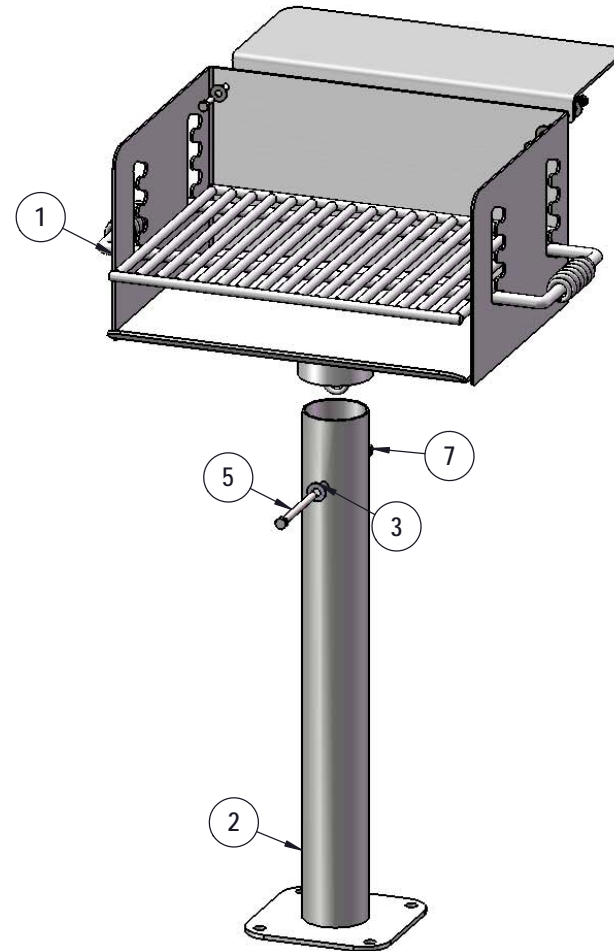

Site Amenities

BY SUPERIOR RECREATIONAL PRODUCTS

Model #
GPS20SM

 **SUPERIOR**[®]
RECREATIONAL PRODUCTS
A **PLAYCORE** Company

HARDWARE

3/8" x 4-1/2"
Machine Bolt

3/8" Washer

3/8" Breakaway
Nut

PRODUCT SPECIFICATIONS

GPS20SM Pedestal Surface Mounted Cooking Grill

Firebox shall have a length of 20", a width of 15", and a height of 10". Sides shall be fabricated of 10 gauge steel and the floor of 3/16" steel plate for added strength. A 3/16" thick formed steel plate shall be mechanically fastened to the grill back providing a stable shelf. For safety, corners of firebox shall be rounded. For drainage, holes shall be provided in the rear corners of side plates. The cooking grate shall be fabricated from 1/2" steel bars with a cooking surface of 300 sq. inches. Support bars for grate will be of heavier 5/8" round steel, with cool coil chrome plate spring grip handles on each side. Grate will adjust to four convenient levels. Support post will be 3-1/2" O.D. galvanized steel pipe MIG welded to a 8" sq. x 1/4" thick surface mount plate. Finish will be non-toxic rust resistant, black paint.

WARNING: Combustion byproducts produced when using this product include carbon monoxide, a chemical known to the State of California to cause birth defects or other reproductive harm.

COMPONENTS

Attach the Grill Box to the 3-1/2" Post using specified hardware.
 Note: Round edge of Breakaway Nut goes towards the post.

Hex part of nut will break off
 when tightened to 185in-lbs.

ITEM NO.	PartNo	DESCRIPTION	QTY
1	630-3	630-3 Grill Box	1
2	01-03-0108	3-1/2" SM Grill Post	1
3	33-02-0002	3/8" Zinc Plated Washer	2
4	33-02-0001	5/16" Zinc Plated Washer	4
5	33-05-0018	3/8" x 4 1/2" Machine Bolt (Zinc)	1
6	33-05-0001	5/16" x 1" Machine Bolt (Zinc)	2
7	33-01-0037	3/8"-16 breakaway nut, zinc	1
8	33-01-0001	5/16" Hex Nut (Zinc)	2
9	01-03-0010	Grill Utility Shelf	1