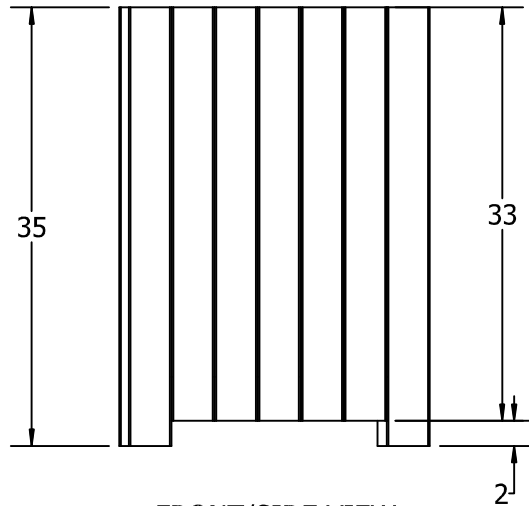

TOP VIEW

FRONT/SIDE VIEW

3D ISOMETRIC VIEW

32 Gallon Square Receptacle Spec Sheet

Product No: PB32S
Material: Resinwood Slats
Mounting: Portable/Surface

STANDARD RESINWOOD SLAT COLORS

CED

GRA